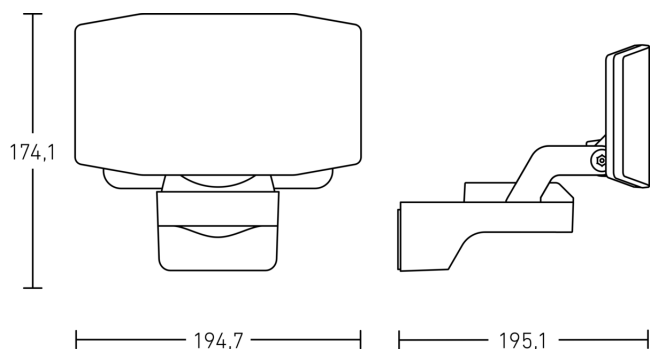

Technical specifications

Dimensions (L x W x H)	195 x 195 x 174 mm	Mains power supply	220 – 240 V / 50 – 60 Hz
With lamp	Yes, LED lamp	Luminous flux total product	1642 lm
Manufacturer's Warranty	5 years	Measured luminous flux (360°)	1642 lm
Version	without motion detector - white	Total product efficiency	121 lm/W
PU1, EAN	4007841091231	Colour temperature	3000 K
Application, place	Outdoors	Service life LED L70B50 (25°)	> 60000 h
Application, room	garden, front door, courtyard & driveway, warehouse, all round the building, sports hall, terrace / balcony	Soft light start	No
Colour	white	Basic light level function	No
Includes corner wall mount	No	Interconnection	Yes
Installation site	wall	Type of interconnection	Sensor/slave
Installation	Surface wiring, Wall	Interconnection via	Cable
Impact resistance	IK03	Output	13,6 W
IP-rating	IP54	R9-Farb wiedergabeindex	18
Protection class	II	Product category	LED floodlight without sensor
		Energy efficiency class of light source	E

XLED PRO Expanse

without motion detector - white
EAN 4007841 091231
Article number 091231

Technical specifications

Ambient temperature	from -20 up to 40 °C
Housing material	Polycarbonate

Accessories

EAN 4007841 055615

Corner wall mount XLED Home 2/ Protect/ Pro 240/ PRO Expanse white

Dimension Drawing

Master/slave interconnection circuit diagram